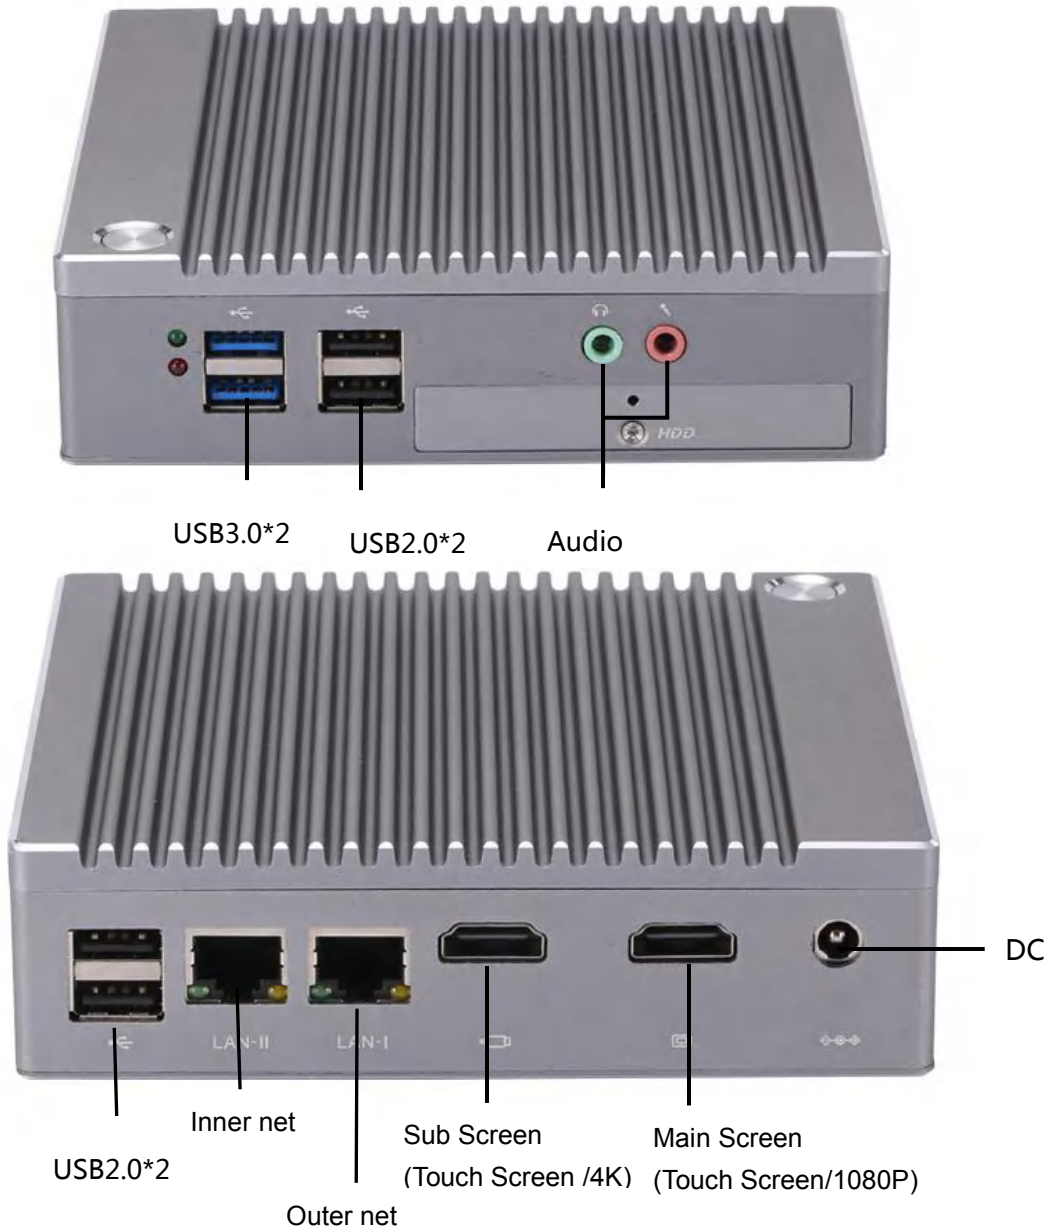

Model X9

Digital Signage Player

Product Picture

Hardware Specification

CPU	RK3399 (28 NM HKMG procedure) ARM 6 cores 64 bit,main frequency 2.0GHz at max Base one big.LITTLE framework,dual-core Cortex-A72(big core)+ Dual-core Cortex-A53(small core)
GPU	<ul style="list-style-type: none"> ● Mail-T860 MP4 Quad-core GPU Support OpenGL ES1.1/2.0/3.0/3.1,OpenVG1.1,OpenCL,DX11, ● Support AFBC
Memory	DDR3 4G LPDDR4
Storage	<ul style="list-style-type: none"> ● 64GB(16GB/32GB/128GB)EMMC ● TF Card Extendable
Network	<ul style="list-style-type: none"> ● Support Ethernet 10/100/1000Mbps ● Support Ethernet outer net*1,inner net*1
	<ul style="list-style-type: none"> ● Support 2.4GHz/5GHz dual-band WiFi ● Support Wi-Fi 802.11b/g/n/ac protocol
	Support bluetooth,V2.1+EDR/Bluetooth 3.0/3.0+HS/4.1/BLE
Display	<ul style="list-style-type: none"> ● HDMI output*1,support 1080P 60Hz(Main Screen/Support touch screen) ● HDMI output*1,support 4K 60Hz(Sub Screen/Support touch screen) ● Support different display in dual screen ● (Main and Sub Screen can transfer as needed)
Audio	Spk&Mic 2 in 1
RTC	<ul style="list-style-type: none"> ● COMS for RTC ● Support Automatic Power Up
USB	4*USB-2.0,2*USB-3.0
LED	1*POW LED(RED),1*System LED(Green,flicker)
Button	Power*1,Burner*1
Power Supply	<ul style="list-style-type: none"> ● Input:AC100-240V.50-60HZ ● Output:DC12V/5.5mm,internal diameter 2.1 mm ● DC plug 2A~5A(voltage surge less than 18V,ripple voltage less than 100mV) ● Support Power on or Start with Power button
Dimension	121.5*121.5mm