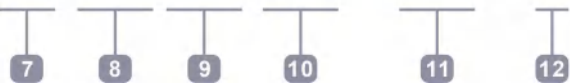

2 MINI PC K6-F13A

Intel Celeron N2840

01	Power ON/OFF	02	Indicator light	03	USB3.0*2
04	USB2.0*2	05	SPK	06	MIC
07	USB2.0*2	08	RJ45 Gigabit LAN	09	RJ45 Gigabit LAN
10	HDMI	11	HDMI	12	DC12V Input
13	HDD Slot				

Size	L 133.8mm*W 126.6mm*H 36.5mm	Weight	Net : 0.65kg	Gross: 1.3kg

Specification

Features Use aluminum alloy shell, industrial style, heavy and solid, unique appearance design

Heat Dissipation Fanless Passive Cooling

Bracket Dedicated bracket; Support VESA bracket

Packing Box Kraft paper color box + Anti-fall corrugated outer box

Packing List

Power Adapter * 1	Power Cable * 1	VESA Bracket * 1
User Manual * 1	QC Card* 1	Screws * 1

Performance

Overall Performance Mark

		Master Lu 5.20		CINBENCH R20	3D MARK11	PC MARK 10
CPU	19133	GPU	2609	286	P266	1424

Video Experience

Level 1   Level 2   **Level 3**   Level 4   Level 5

Game Experience

Level 1   **Level 2**   Level 3   Level 4   Level 5

Office Experience

Level 1   Level 2   Level 3   Level 4   Level 5